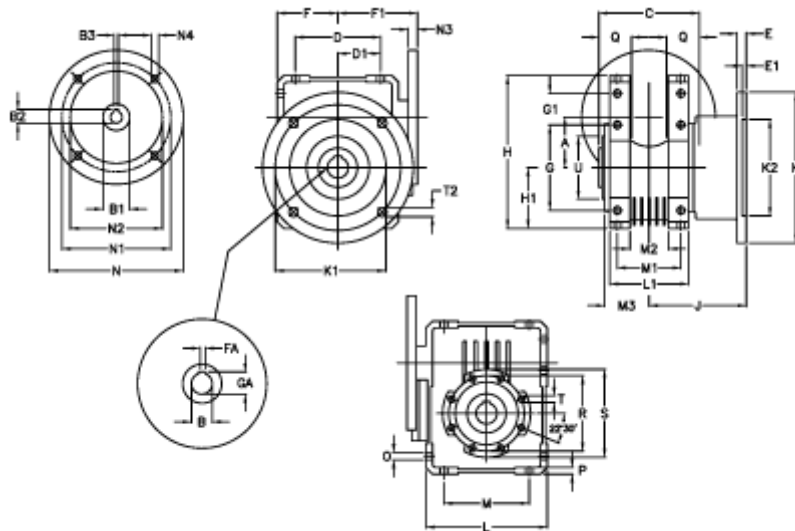

Article number: 392208604043136

Description: Worm Gear with Torque Limiter  
W86 L2-UF-40-P80 B14

## Measures

A = 86.90	E = 15	H = 245.5	M = 144	N4 = 6,5	U = 110
B = 35	E1 = 6	H1 = 100.0	M1 = 101	O = 11.5	
B1 E7 = 19	F = 100	J = 151.0	M2 = 57	P = 11	
B2 = 21.8	F1 = 128	K = 210	M3 = 65	Q = 45	
B3 H9 = 6	FA = 10	K1 = 176	N = 120	R = 130	
C = 140	G = 144	K2 = 152	N1 = 100	S = 150	
D = 144.0	G1 = 45.5	L = 200	N2 = 80	T = M10x18	
D1 = 72.0	GA = 38.3	L1 = 125	N3 = 7.5	T2 = 12.5	